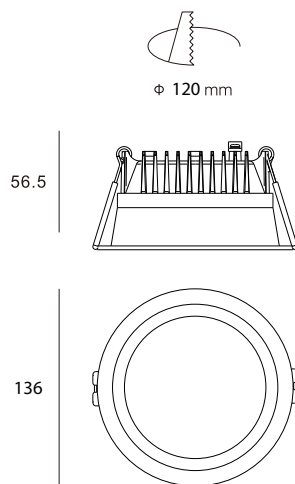

# ZETA S, B

IP  
44

Name	ZETA S, B
Code	2250843
Color	Black
Category	Recessed
Power	15W
Lumen output	1100 lm
Light source	LED
Color temperature	4.000K
Color Rendering Index	>85
Chromatic stability	Mac Adam Step 3
Light beam angle	90°
Unified Glare Rating	<19
Efficiency	73 lm/W
Driver	Incl/250mA
Electrical insulation class	□
Voltage	220V/240V
Frequency	50/60 Hz
Energetic efficiency	A+
LED Lifespan	>50.000h L80 B10 10K
Ingress Protection	IP44
Material	Polycarbonate/Aluminium