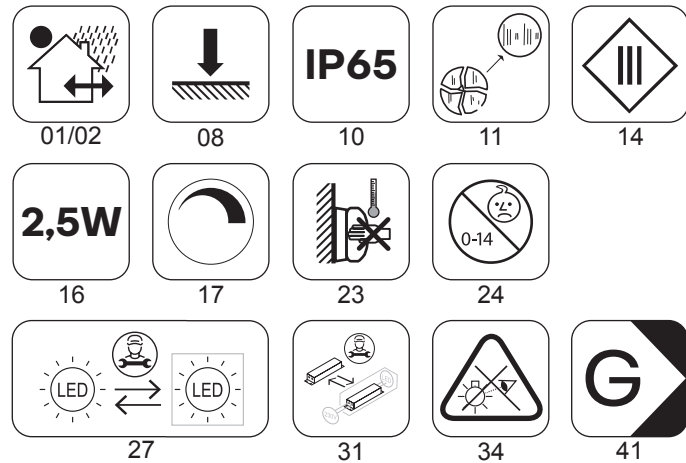

# ILUNA

Art. 90306, 90307, 90308, 90309, 90310  
90311, 90312  
SMD LED, 2,5W

**PRESS ON/OFF**

Memory of brightness. Ever time switch on the lamp, the lighting brightness is the same as the previous setting.

**STEPLESS DIMMER**

ONLY WORKS WHEN THE LIGHT IS ON

**CCT SWITCH**

ONLY WORKS WHEN THE LIGHT IS OFF

If there is no operation within 10 seconds, the lamp will automatically quit from the colour temperature switching mode.

**! Avoid direct sunlight**

**HOT**

**CHARGE**

IP20

USB adapter (DC5V 1A)

**CHARGE MODE**

ORANGE LIGHT ON

GREEN LIGHT ON