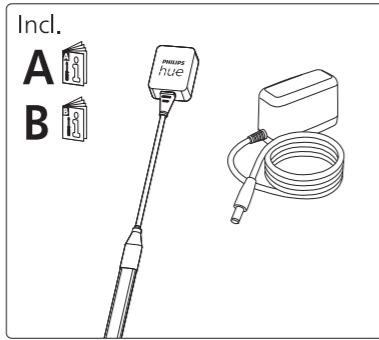

PHILIPS

hue personal wireless lighting

Solo lightstrip

HUE serial number

Signify
I.B.R.S. / C.C.R.I. Numéro 10461
5600 VB Eindhoven,
the Netherlands
00800-74454775

© 2024 Signify Holding
All rights reserved